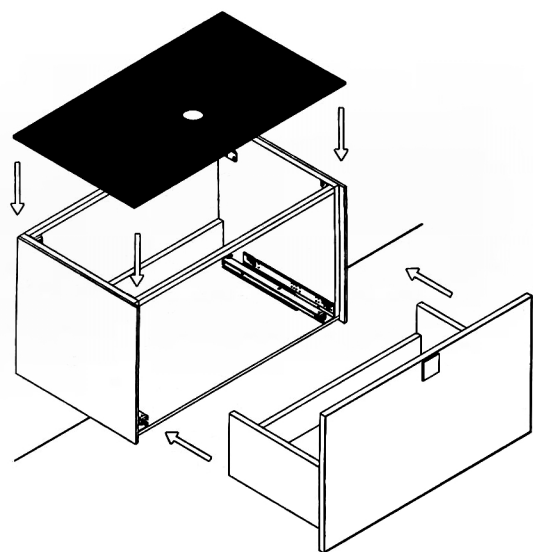

LUCENT

Model: Lucent Single

Category: Vanity

Material: Wood + Crystal

Dimensions: 32"(L) x 19"(W) x 18.1"(H)

Description: Luxury crystal bathroom vanity in silver bronze finish

*Numbers are in inches

SCHEDA MONTAGGIO ASSEMBLY INSTRUCTIONS

Prastra per fissaggio a parete
Wall-mounting plate

Stop per fissaggio a parete
Plug for wall-mounting plate

①

Smontaggio Cassetto premendo leve di sgancio
Disassemble drawer by pressing release clips

②

Fissaggio piastre a parete
Plate fixing on wall

③

Ancoraggio e registrazione della consolle
Unit anchoring and adjustment

④

installazione del piano ed inserimento
del cassetto su guida
Top board fixing on frame and drawer onto rails