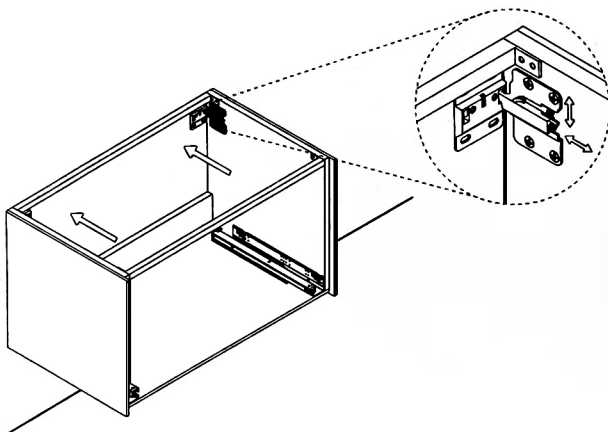

LUCENT

Model: Lucent Single

Category: Vanity

Material: Wood + Crystal

Dimensions: 32"(L) x 19"(W) x 18.1"(H)

Description: Luxury crystal bathroom vanity in silver bronze finish

*Numbers are in inches

SCHEDA MONTAGGIO ASSEMBLY INSTRUCTIONS

Prastra per fissaggio a parete
Wall-mounting plate

Stop per fissaggio a parete
Plug for wall-mounting plate

①

Smontaggio Cassetto premendo leve di sgancio
Disassemble drawer by pressing release clips

②

Fissaggio piastre a parete
Plate fixing on wall

③

Ancoraggio e registrazione della consolle
Unit anchoring and adjustment

④

installazione del piano ed inserimento
del cassetto su guida
Top board fixing on frame and drawer onto rails