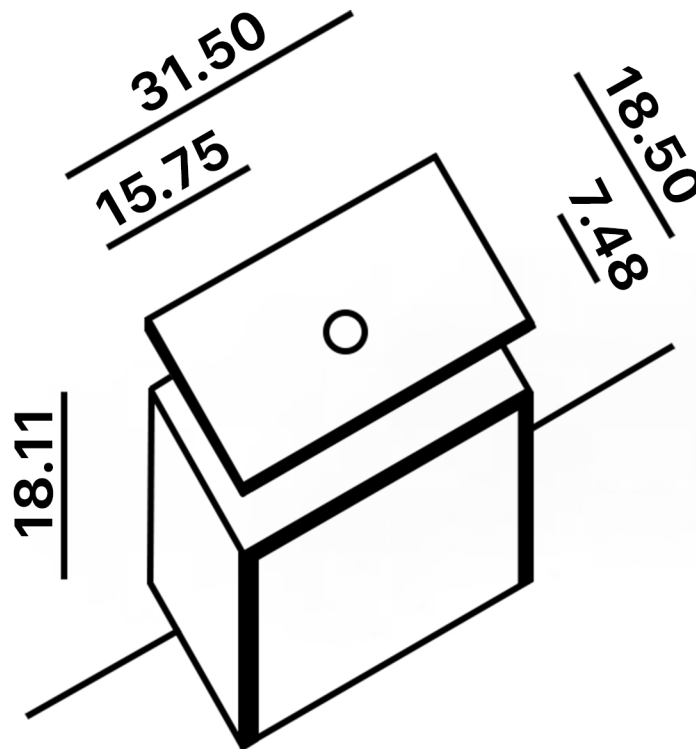

LUCENT

Model: Lucent Single

Category: Vanity

Material: Wood + Crystal

Dimensions: 32"(L) x 19"(W) x 18.1"(H)

Description: Luxury crystal bathroom vanity in silver bronze finish

*Numbers are in inches

SCHEDA MONTAGGIO ASSEMBLY INSTRUCTIONS