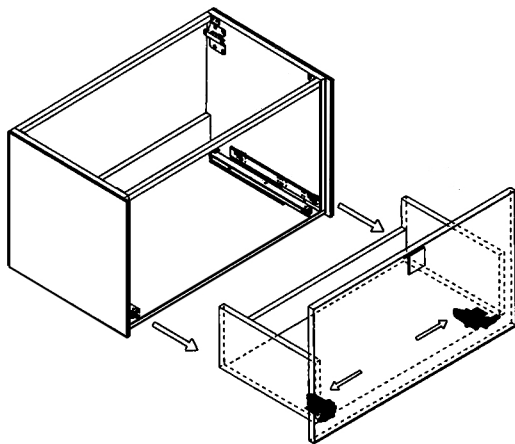

LUCENT

Model: Lucent Single

Category: Vanity

Material: Wood + Crystal

Dimensions: 32"(L) x 19"(W) x 18.1"(H)

Description: Luxury crystal bathroom vanity in silver bronze finish

*Numbers are in inches

SCHEDA MONTAGGIO ASSEMBLY INSTRUCTIONS

Prastra per fissaggio a parete
Wall-mounting plate

Stop per fissaggio a parete
Plug for wall-mounting plate

①

Smontaggio Cassetto premendo leve di sgancio
Disassemble drawer by pressing release clips

②

Fissaggio piastre a parete
Plate fixing on wall