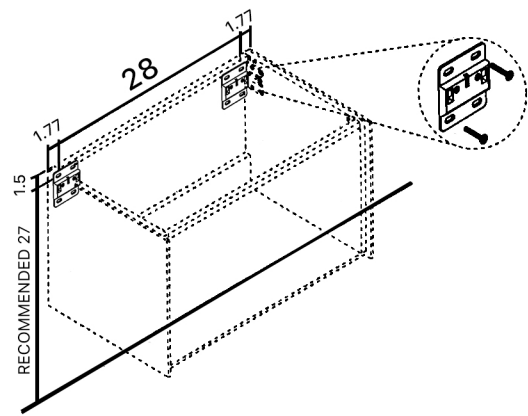

LUCENT

Model: Lucent Single

Category: Vanity

Material: Wood + Crystal

Dimensions: 32"(L) x 19"(W) x 18.1"(H)

Description: Luxury crystal bathroom vanity in silver bronze finish

*Numbers are in inches

SCHEDA MONTAGGIO ASSEMBLY INSTRUCTIONS

Prastra per fissaggio a parete
Wall-mounting plate

Stop per fissaggio a parete
Plug for wall-mounting plate

①

Smontaggio Cassetto premendo leve di sgancio
Disassemble drawer by pressing release clips

②

Fissaggio piastre a parete
Plate fixing on wall

③

Ancoraggio e registrazione della consolle
Unit anchoring and adjustment

④

installazione del piano ed inserimento
del cassetto su guida
Top board fixing on frame and drawer onto rails